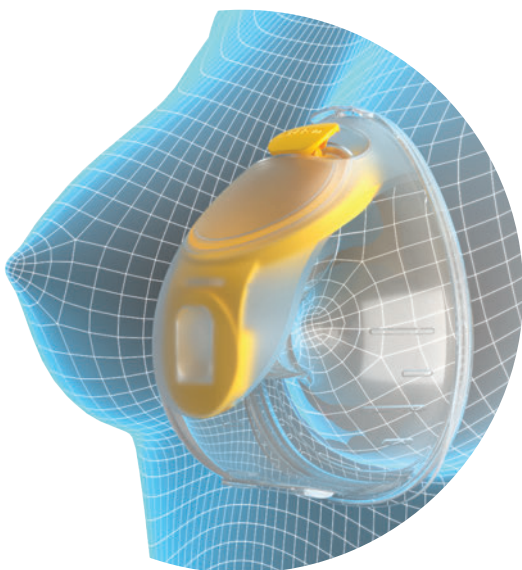

Freestyle™ Hands-free Breast Pump Solution

Pump anywhere, any time and hands free, thanks to Medela's new wearable collection cups

Anatomic shape based on science

- Research-based technology optimizes milk flow^{1,2}
- Cups complement breast shape for added discretion while transparent color offers visibility for milk collection
- Cups fit most breast shapes and nursing bras

Comfortably lightweight

- One of the most lightweight in-bra systems, weighing 0.16 lbs. / 76 g per cup
- Compact portable pump stays in the pocket to not weigh on the breast

Easy to use and clean

- 3 parts to clean (per cup)
- Easy to assemble; dishwasher safe

Using research-based insights to improve the pumping experience

Clinical performance testing: The first time any in-bra device has been tested with academic methodology

Conducted with the University of Western Australia (UWA), the goal was to assess volume, evaluate user confidence and comfort, and rate overall satisfaction. Findings³ revealed:

- Freestyle Hands-free Breast Pump was both effective and efficient, with no compromise on performance
- Freestyle Hands-free drains the breast with similar effectiveness to all Medela pump sets
- Time to first milk ejection was, on average, 23 seconds faster than a standard breast pump set
- Mothers reported liking their experience with the Hands-free better than their home pump, and rated comfort higher
- The overall pumping experience with Freestyle Hands-free received 100% satisfaction scores from all participants