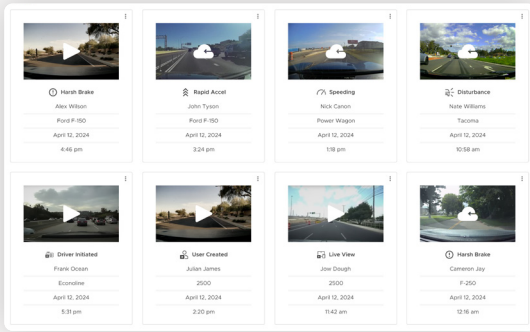

NEW 4G LTE CONNECTED

TrakView[®] Dashcam

Track, monitor and protect your fleet with our new dual-facing dashcam.

TRACK

Real-time GPS location, status updates and trip insights for every mile driven.

MONITOR

Vehicle health alerts and tools to reduce downtime and repair costs.

PROTECT

View and record what's happening inside and out of your vehicles, 24/7.

Reduce risk and protect your business with video!

- The TrakView Dashcam is OBD-II powered and uses 4G LTE connectivity to transfer video clips to the cloud for playback and storage.
- Dual-facing HD cameras capture video inside and out, and the included 256GB micro SD card stores up to 100 hours of video.
- Watch clips and activate Live View at the office or on the go with our mobile apps!

Simple and affordable fleet tracking solutions that get the job done.

Get the footage you need, when you need it.

AUTOMATIC TRIP RECORDING

- Video is recorded during each and every trip
- Clips are automatically generated for accidents, unsafe driving behavior, break-in attempts, and other disturbances like bumps and towing.
- Easily transfer clips to the cloud to watch them in the web and mobile apps.

DASHCAM LIVE VIEW

- See what's happening inside and out of your vehicles from your phone or computer, 24/7.
- Live View is available on demand in the web and mobile apps - just select a vehicle and start streaming!