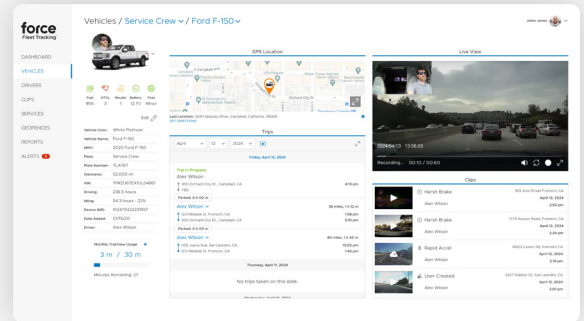

Simple and affordable fleet tracking solutions that get the job done.

Get the footage you need, when you need it.

AUTOMATIC TRIP RECORDING

- Video is recorded during each and every trip
- Clips are automatically generated for accidents, unsafe driving behavior, break-in attempts, and other disturbances like bumps and towing.
- Easily transfer clips to the cloud to watch them in the web and mobile apps.

DASHCAM LIVE VIEW

- See what's happening inside and out of your vehicles from your phone or computer, 24/7.
- Live View is available on demand in the web and mobile apps - just select a vehicle and start streaming!