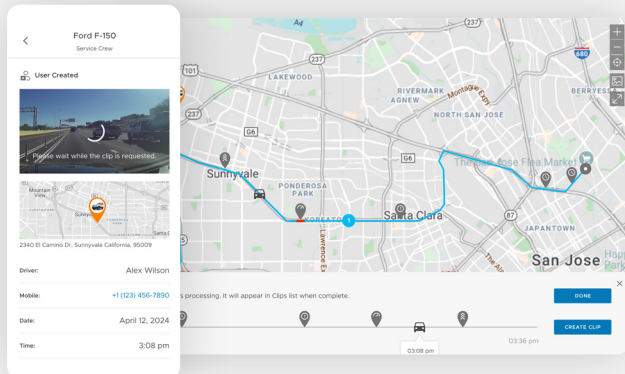

Simple and affordable fleet tracking solutions that get the job done.

Get the footage you need, when you need it.

AUTOMATIC TRIP RECORDING

- Video is recorded during each and every trip
- Clips are automatically generated for accidents, unsafe driving behavior, break-in attempts, and other disturbances like bumps and towing.
- Easily transfer clips to the cloud to watch them in the web and mobile apps.

DASHCAM LIVE VIEW

- See what's happening inside and out of your vehicles from your phone or computer, 24/7.
- Live View is available on demand in the web and mobile apps - just select a vehicle and start streaming!