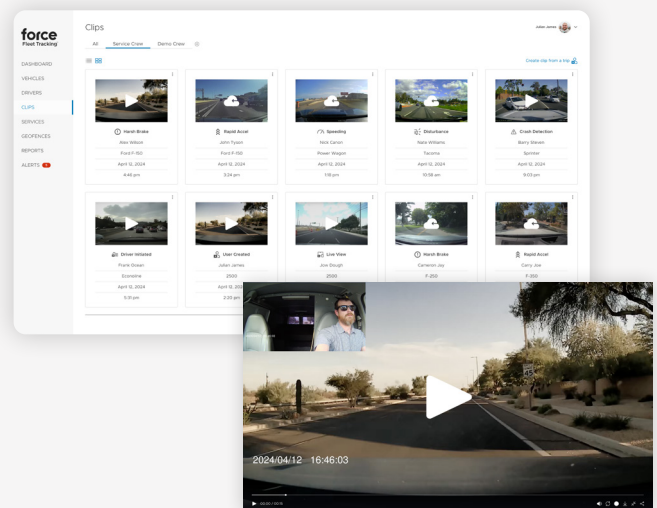

Vehicle health alerts and tools to reduce downtime and repair costs.

PROTECT

View and record what's happening inside and out of your vehicles, 24/7.

Reduce risk and protect your business with video!

- The TrakView Dashcam is OBD-II powered and uses 4G LTE connectivity to transfer video clips to the cloud for playback and storage.
- Dual-facing HD cameras capture video inside and out, and the included 256GB micro SD card stores up to 100 hours of video.
- Watch clips and activate Live View at the office or on the go with our mobile apps!

Simple and affordable fleet tracking solutions that get the job done.

Get the footage you need, when you need it.

AUTOMATIC TRIP RECORDING

- Video is recorded during each and every trip
- Clips are automatically generated for accidents, unsafe driving behavior, break-in attempts, and other disturbances like bumps and towing.
- Easily transfer clips to the cloud to watch them in the web and mobile apps.

DASHCAM LIVE VIEW

- See what's happening inside and out of your vehicles from your phone or computer, 24/7.
- Live View is available on demand in the web and mobile apps - just select a vehicle and start streaming!