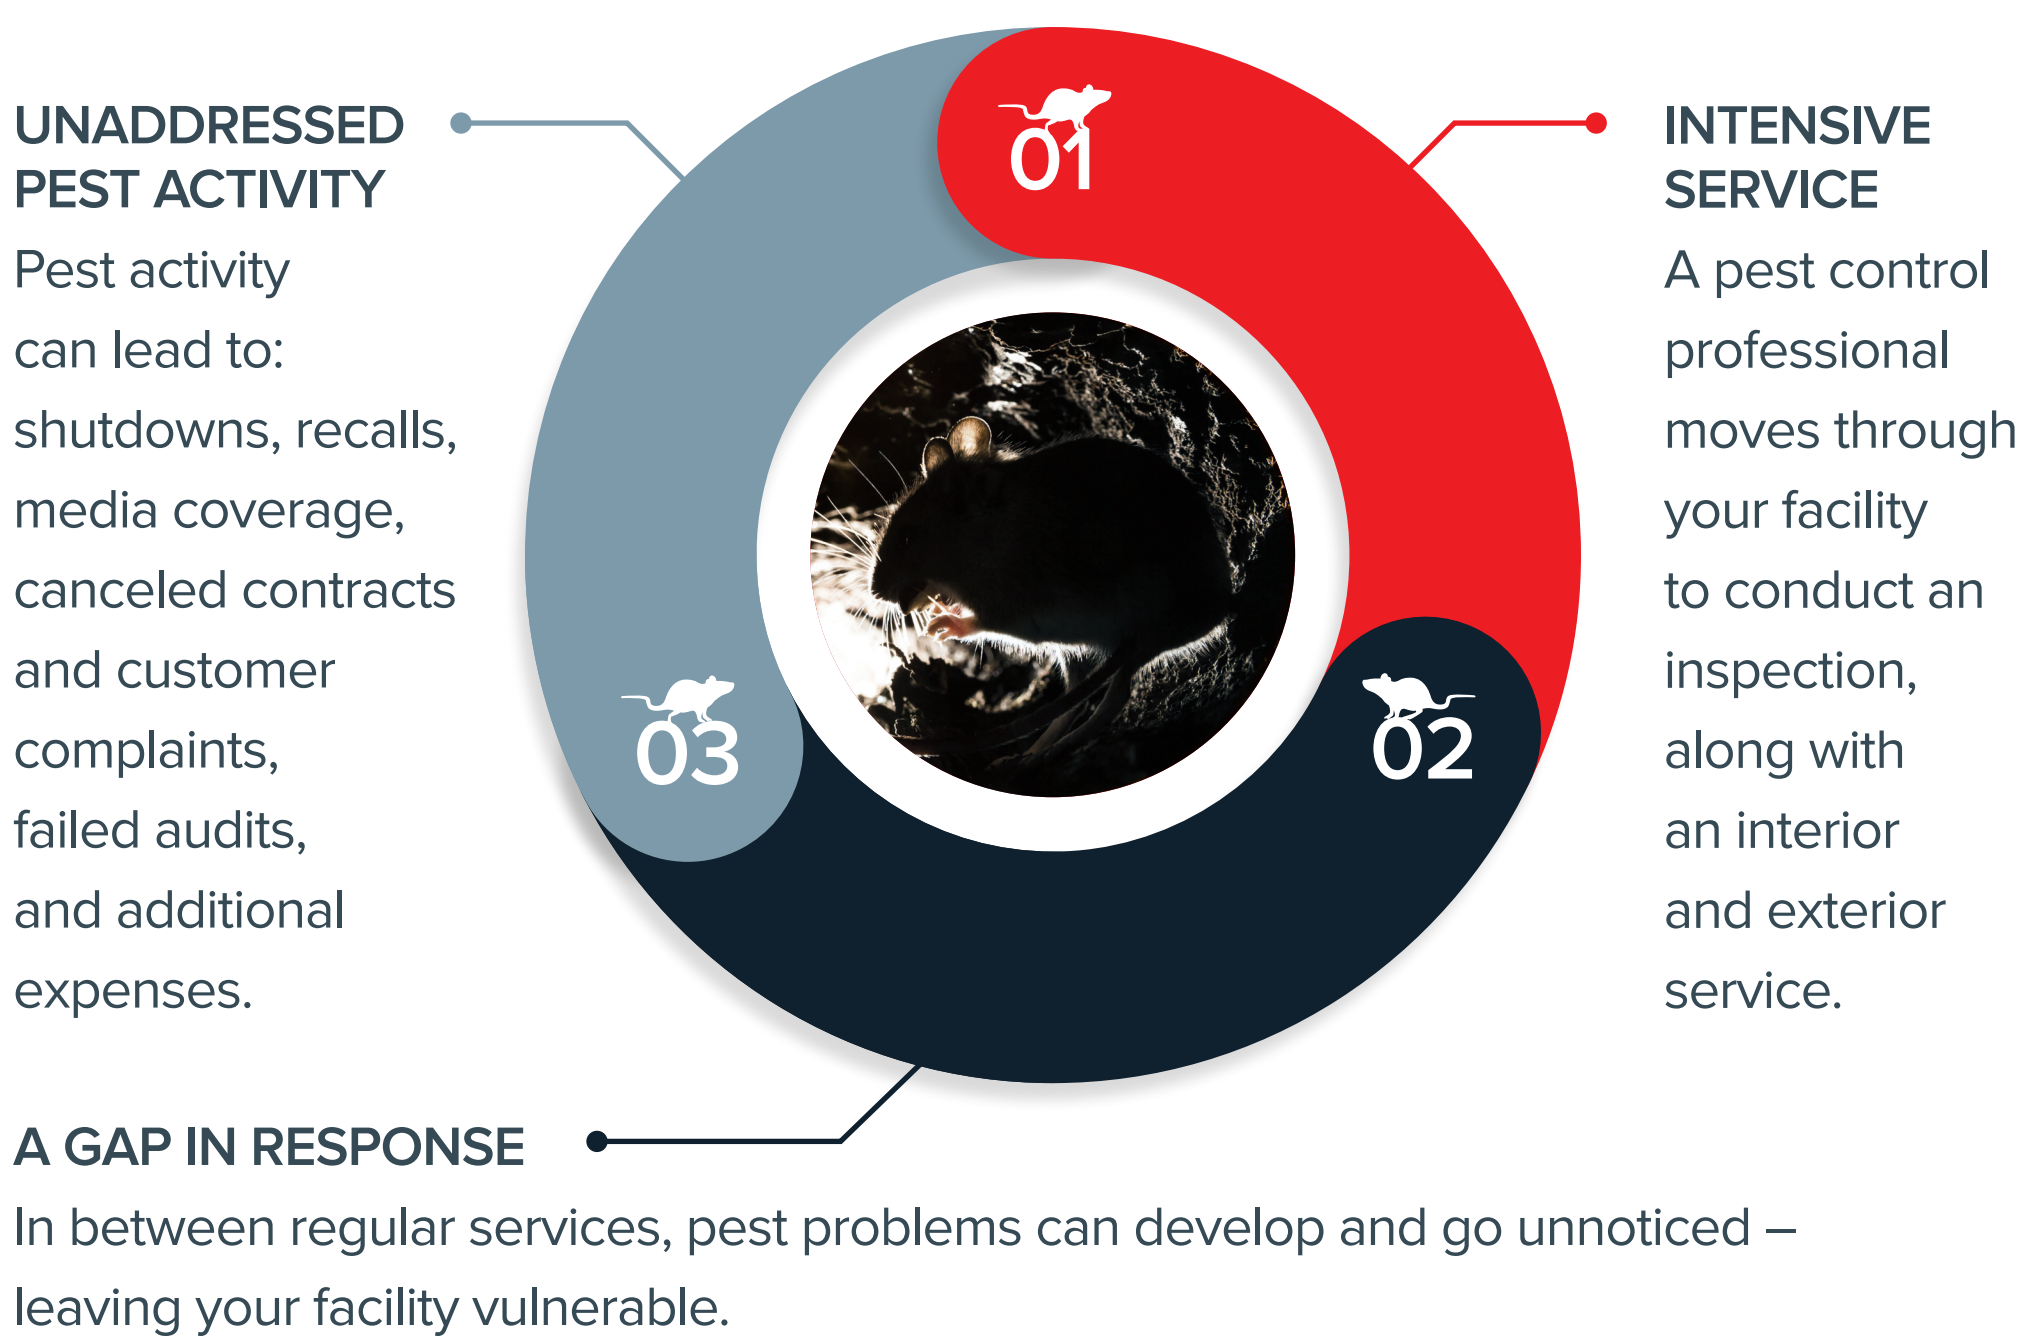

# THE HIDDEN COSTS OF PEST DISRUPTION

Pest issues are disruptive to your business. Have you ever thought about what they are truly costing you?

## The disruption cycle in traditional pest control

To do it well, traditional pest control has always been an intensive service – but it can also be disruptive.

## From zero to out of control – quickly

Left unchecked, both mice and rats can explode to a population of hundreds in a handful of weeks.

## A trail of danger and destruction

As they move through your business, rodents can spread dangerous bacteria and leave danger and damage in their wake.